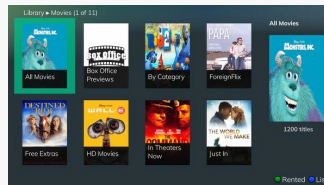

ReStart & Pause Live TV

ReStart or pause a program that is already in progress. Available on ALL channels!

MyTVs App

View content, manage DVR, view channel guides, & voice recognition!

digiMAX On Demand

Instant access to a variety of FREE Movies and TV Shows.